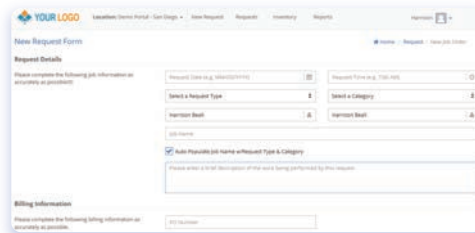

Corovan: The Digital Platform for National Commercial Moves

Corovan is a unique service model that combines technology, logistics infrastructure, and supply chain expertise to relocating your company all under one online platform.

Single Source Service Request

Say good bye to the endless manual tracking, emails, and headaches that come with traditional moving companies. Do it all from the Corovan Portal to schedule and order office moves, lab moves, plant moves and more.

Plus, Corovan delivers, visibility, control, and predictable uptimes from one powerful technology platform called Corotrak.

Our Technology

Expert Teams – National and Global Service Model

Corovan has an established global network of over 350 service providers. You have an accountable partner committed to moving your business from day one that is managed and delivered by a dedicated team of experts that offers true reliability.